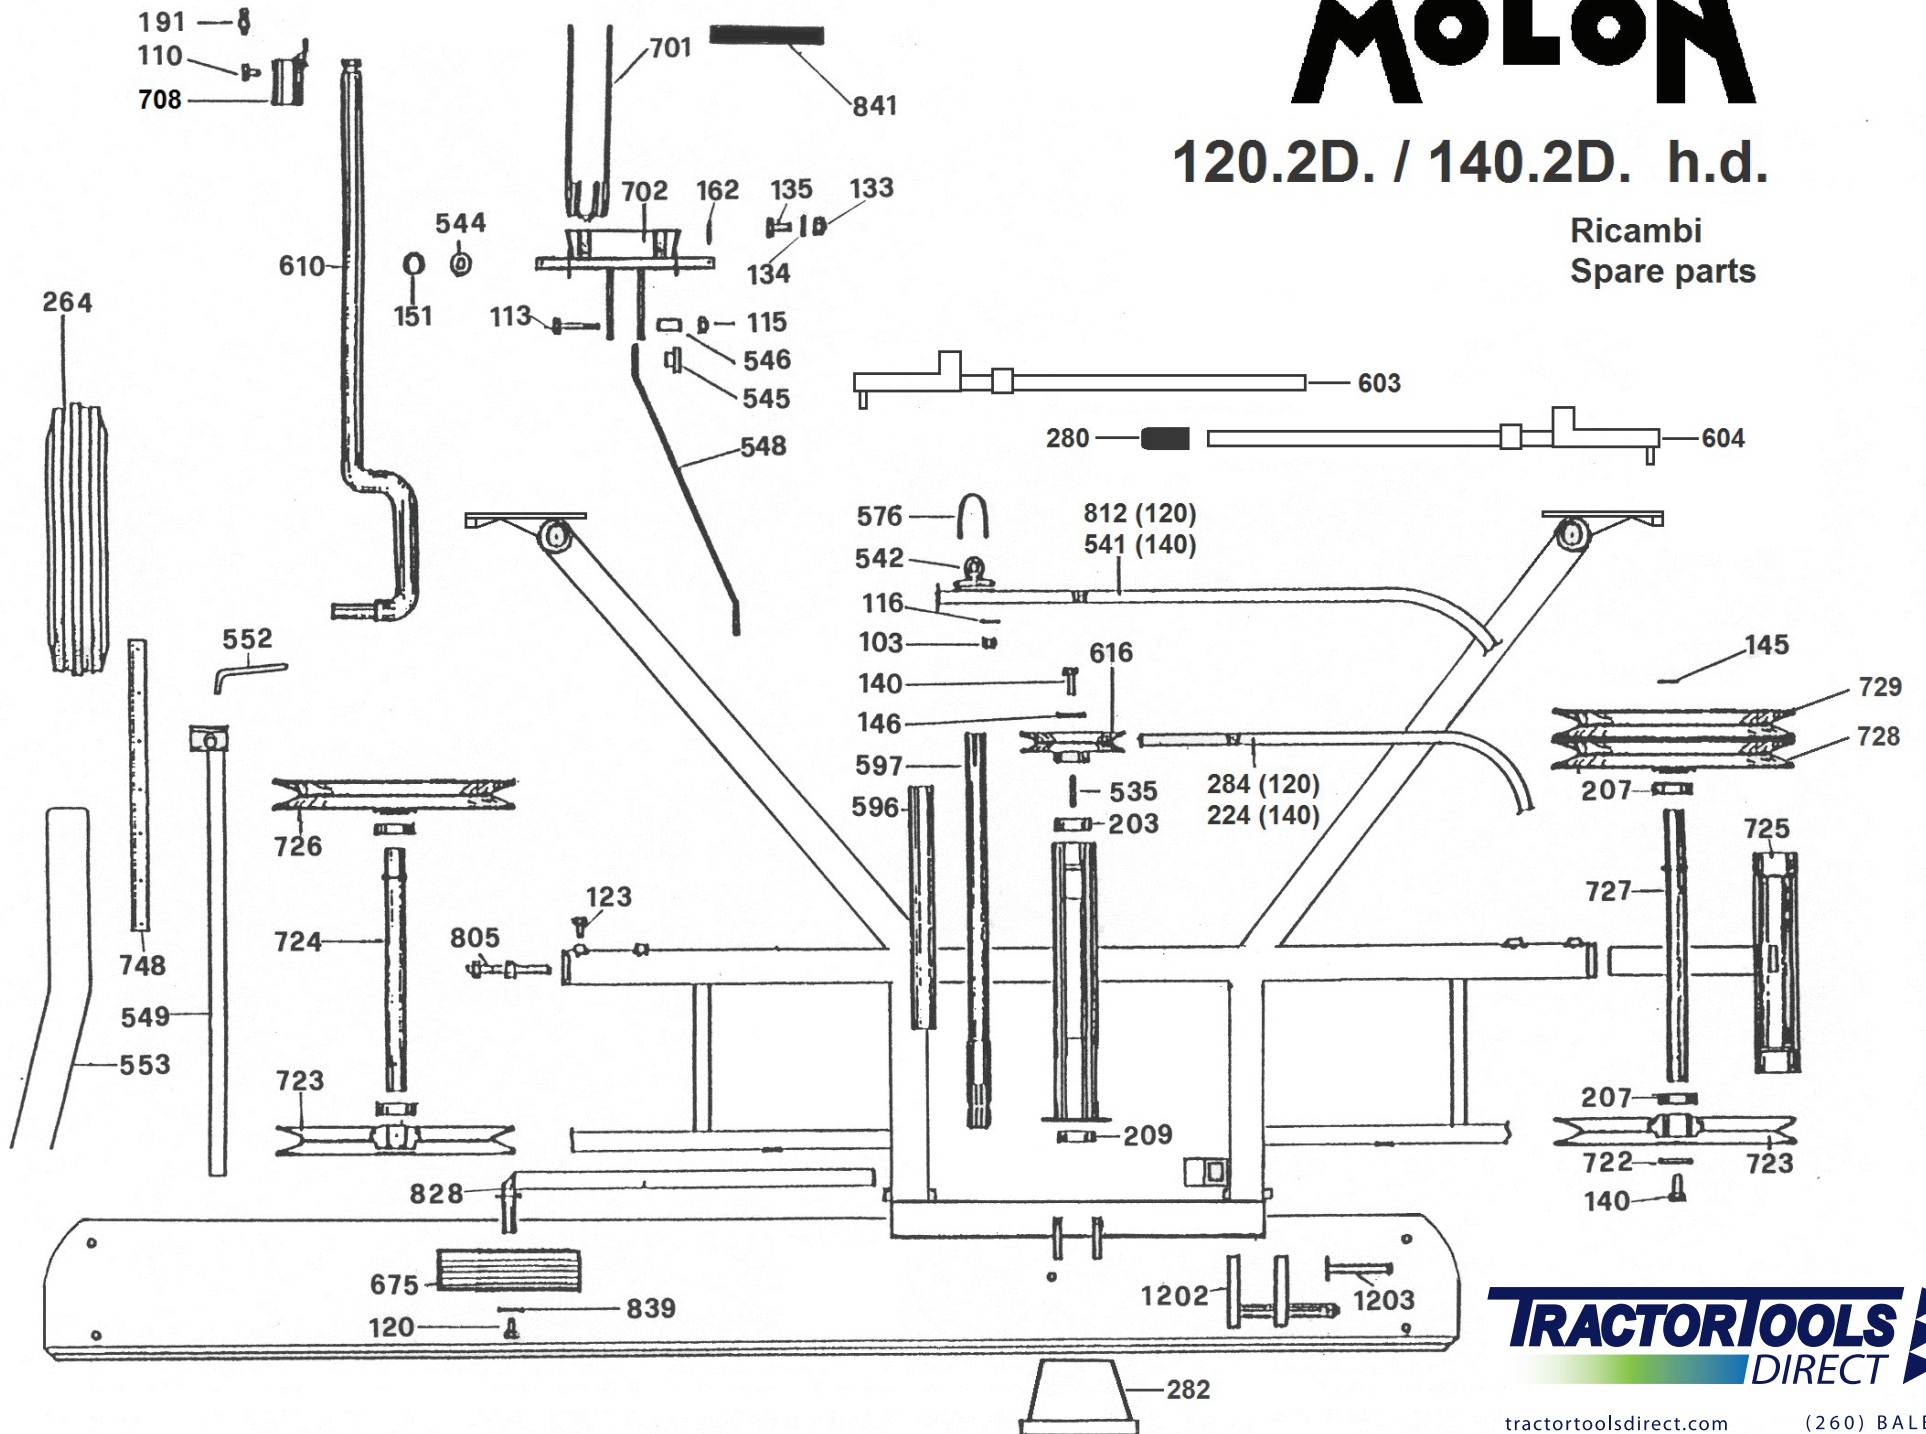

MOLON

120.2D. / 140.2D. h.d.

Ricambi
Spare parts

TRACTORTOOLS
DIRECT

tractortoolsdirect.com

(260) BALE-HAY